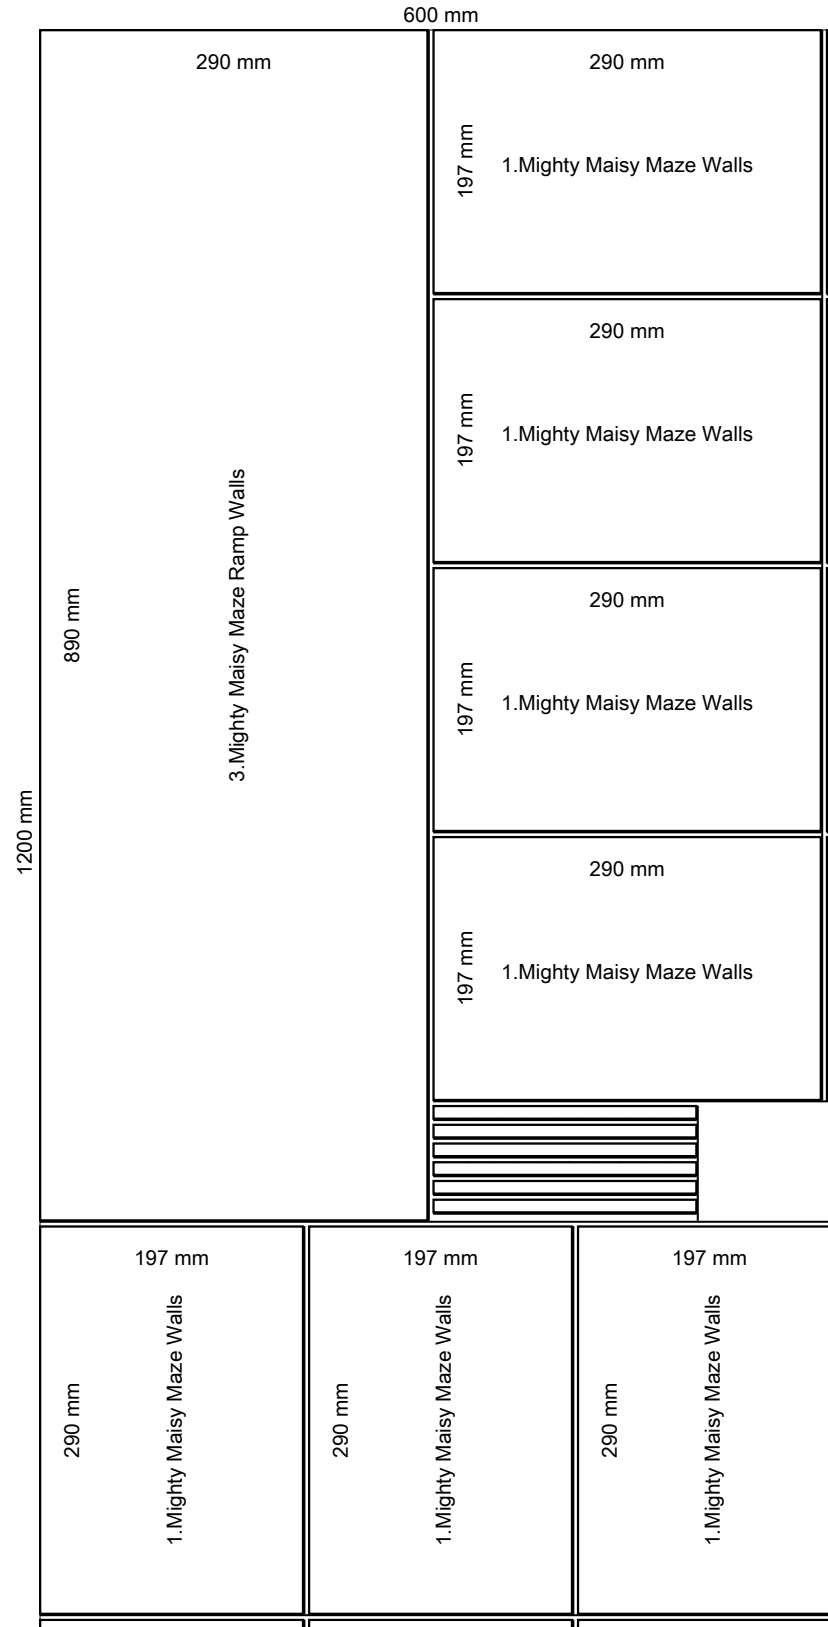

Melamine MDF White Board  
1200x600x3mm

Sheet Size : 1200 mm x 600 mm

**Cutting List**

Symbol	Length	Width	Qty
1	290 mm	197 mm	7
2	10 mm	197 mm	13
3	290 mm	890 mm	1

# Current Layout

Job Reference :

Client Name :

Date Required : 4/11/2025

Phone Number :

Fax Number :

Cell No :

Layout 1 of 1 (x1) - Melamine MDF White Board 1200x600x3mm...

Occurrences : 1

Sheet Panels : 21

Layout Wastage : 5.05%

Sheet Cut Length : 7665 mm

Total Sheets : 1

Job Panels : 21

Job Wastage : 5.05%

Job Cut Length : 7665 mm

Occurrences

**X1**

Grain Direction